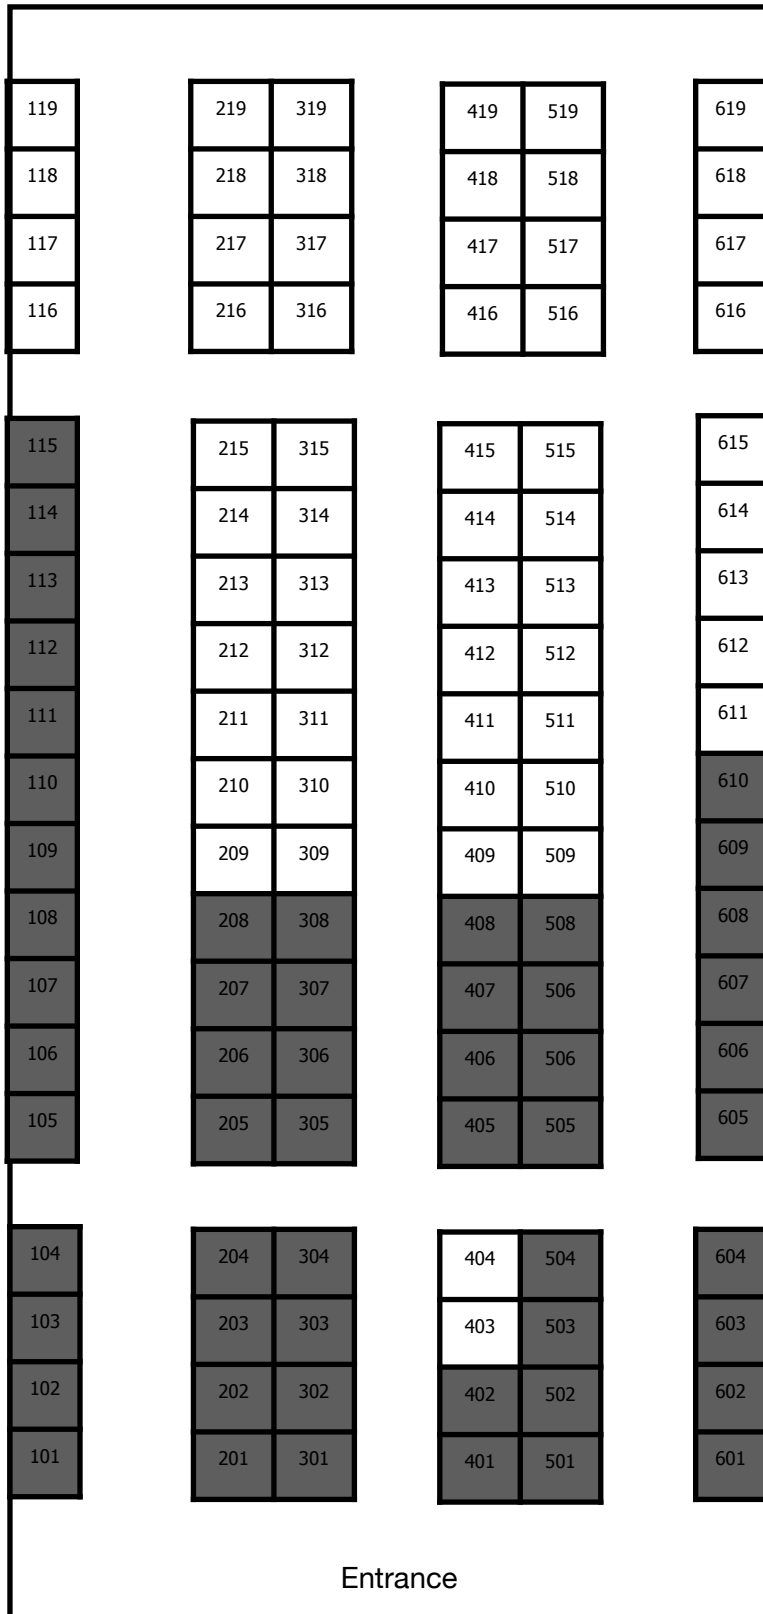

NOVEMBER 6-7-8 2021
SATURDAY, SUNDAY, MONDAY

MS COAST CONVENTION CENTER
BILOXI, MS

BILOXI
Apparel & Jewelry
— **SHOW** —

Loading Dock

Entrance